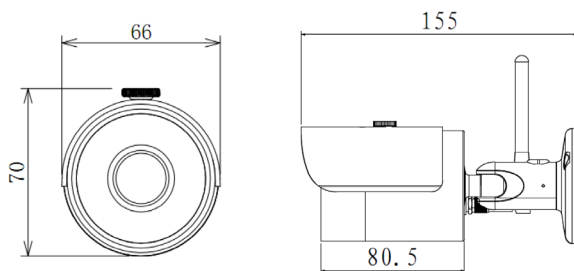

#### Main Features:

- H.264 & MJPEG dual-stream encoding
- Max. 25/30 fps @ 720P (1280 x 720)
- Day/Night (ICR)
- 3.6 mm fixed lens
- Max. IR LEDs Length 30 m
- IP66

Camera		
Image Sensor	1/4" Progressive scan CMOS	
Pixels	1280 x 720	
Electronic Shutter Speed	Auto/Manual 1/3(4) ~ 1/10000	
Min. Illumination	Color: 0.01Lux/F1.8; 0Lux (IR on)	
S/N Ratio	More than 50dB	
Lens		
Focal Length	3.6 mm	
Lens Type	Fixed Lens	
FOV	59°	
Video		
Compression	H.264/MJPEG	
Resolution	720P (1280 x 720)/D1 (704 x 576/704 x 480)/CIF (352 x 288/352 x 240)	
Frame Rate	Main Stream	720P (1 ~ 25/30fps)
	Sub Stream	D1/CIF (1 ~ 25/30fps)
Bit Rate	H.264H: 448K ~ 8192Kbps	
Camera Features		
IR LEDs Length	Max. 30 m	
Day/Night	Auto (Electronic) / Color / B/W	
Backlight Compensation	BLC / HLC / DWDR	
White Balance	Auto/Manual	
Gain Control	Auto/Manual	
Noise Reduction	3D	
Privacy Masking	Up to 4 areas	
Network		
Ethernet	RJ-45 (10/100Base-T)	
Wi-Fi	Wi-Fi (IEEE802.11b/g/n)	
Protocol	IPv4/IPv6, HTTP, HTTPS, TCP/IP, UDP, UPnP, ICMP, IGMP, RTSP, RTP, SMTP, NTP, DHCP, DNS, PPPoE, DDNS, FTP, IP Filter, QoS	
Compatibility	ONVIF, CGI	
Smart Phone	iPhone, iPad, Android	
Miscellaneous		
Power Supply	12V DC	
Power Consumption	Max. 6.5 W	
Working Environment	-30°C ... +50°C, less than 95% RH	
Protection Class	IP66	
Dimensions	70 x 66 x 155 mm	
Weight	0,42 kg	